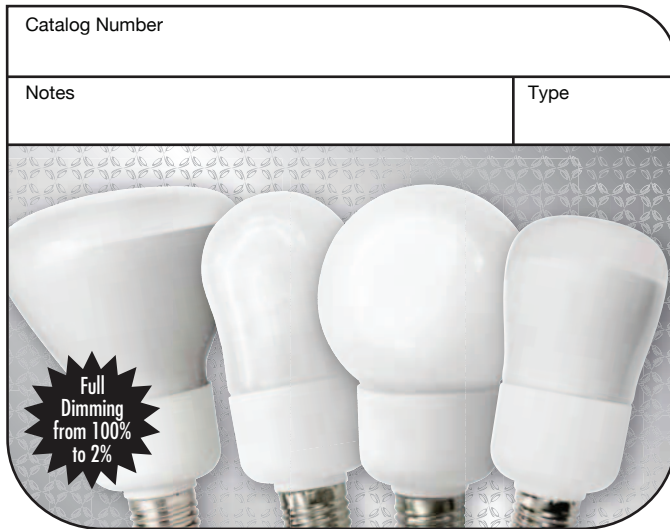

TCP TruDim Covered Lamps

12,000 Hours average rated life, 120 V

TruDim™

Technology by TCP

Applications:

Perfect for most dimmable applications: Use where a standard incandescent is used.

- + Table Lamps
- + Chandeliers
- + Wall Sconces
- + Ceiling Fixtures
- + Recessed Cans

Features and Benefits

- Multi-level adaptive circuitry provides stable linear dimming from 100 to 2%
- Features a dimming curve that closely matches the human eye response of incandescent dimming
- Overdrive technology provides faster run-up time
- Superior circuitry design controls low dim level starting capability
- Zero low end flicker
- Unique NanoTi pre-phosphor coating improves Lumen Maintenance over the life of the lamp

Specifications (at full brightness)

End of Life Protection.....	Yes
Ballast type	Electronic
Starting method.....	Programmed Rapid Start
Voltage	120VAC
Frequency	50/60 HZ
CRI	82
FCC Compliance	47 CFR Part 18
Power Factor	> .70 at full power
Rated Life	12,000 Hours

Special Application Notes

- UL approved for wet location in base up position.
- 2 hour burn-in time at full power recommended.

Suggested Dimmer:

Designed specifically for use with standard non-illuminated 600watt incandescent slide or rotary dimmer. Consult TCP Technical Support or dimmer manufacturer for compatibility with other dimmer types.