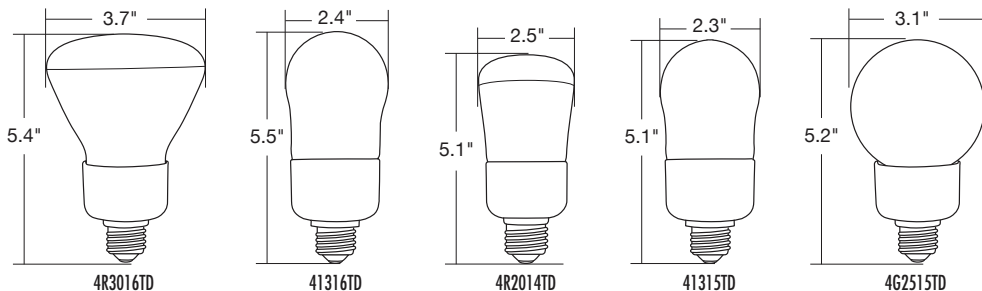

TCP reserves the right to void the warranty for any misapplication of these products.

Warranties and Certifications:	Item #	Description	Wattage	Incandescent Wattage Comparison	Initial Lumens	M.O.L. (inches)	Diameter (inches)	Input Line Current	Lamp Shape	Availability
24 MONTH WARRANTY 	4R3016TD	16 WATT R30 Dimmable	16	65W	650	5.4	3.7	.19A	R30	Available Now
	41316TD	16 WATT A-Lamp Dimmable	16	60W	850	5.5	2.4	.19A	A-21	Coming Soon
	4R2014TD	14 WATT R20 Dimmable	14	50W	410	5.1	2.5	.17A	R20	Coming Soon
	41315TD	15 WATT A-Lamp Dimmable	15	60W	750	5.1	2.3	.18A	A-19	Coming Soon
	4G2515TD	15 WATT G25 Globe Dimmable	15	60W	750	5.2	3.1	.18A	G25	Coming Soon